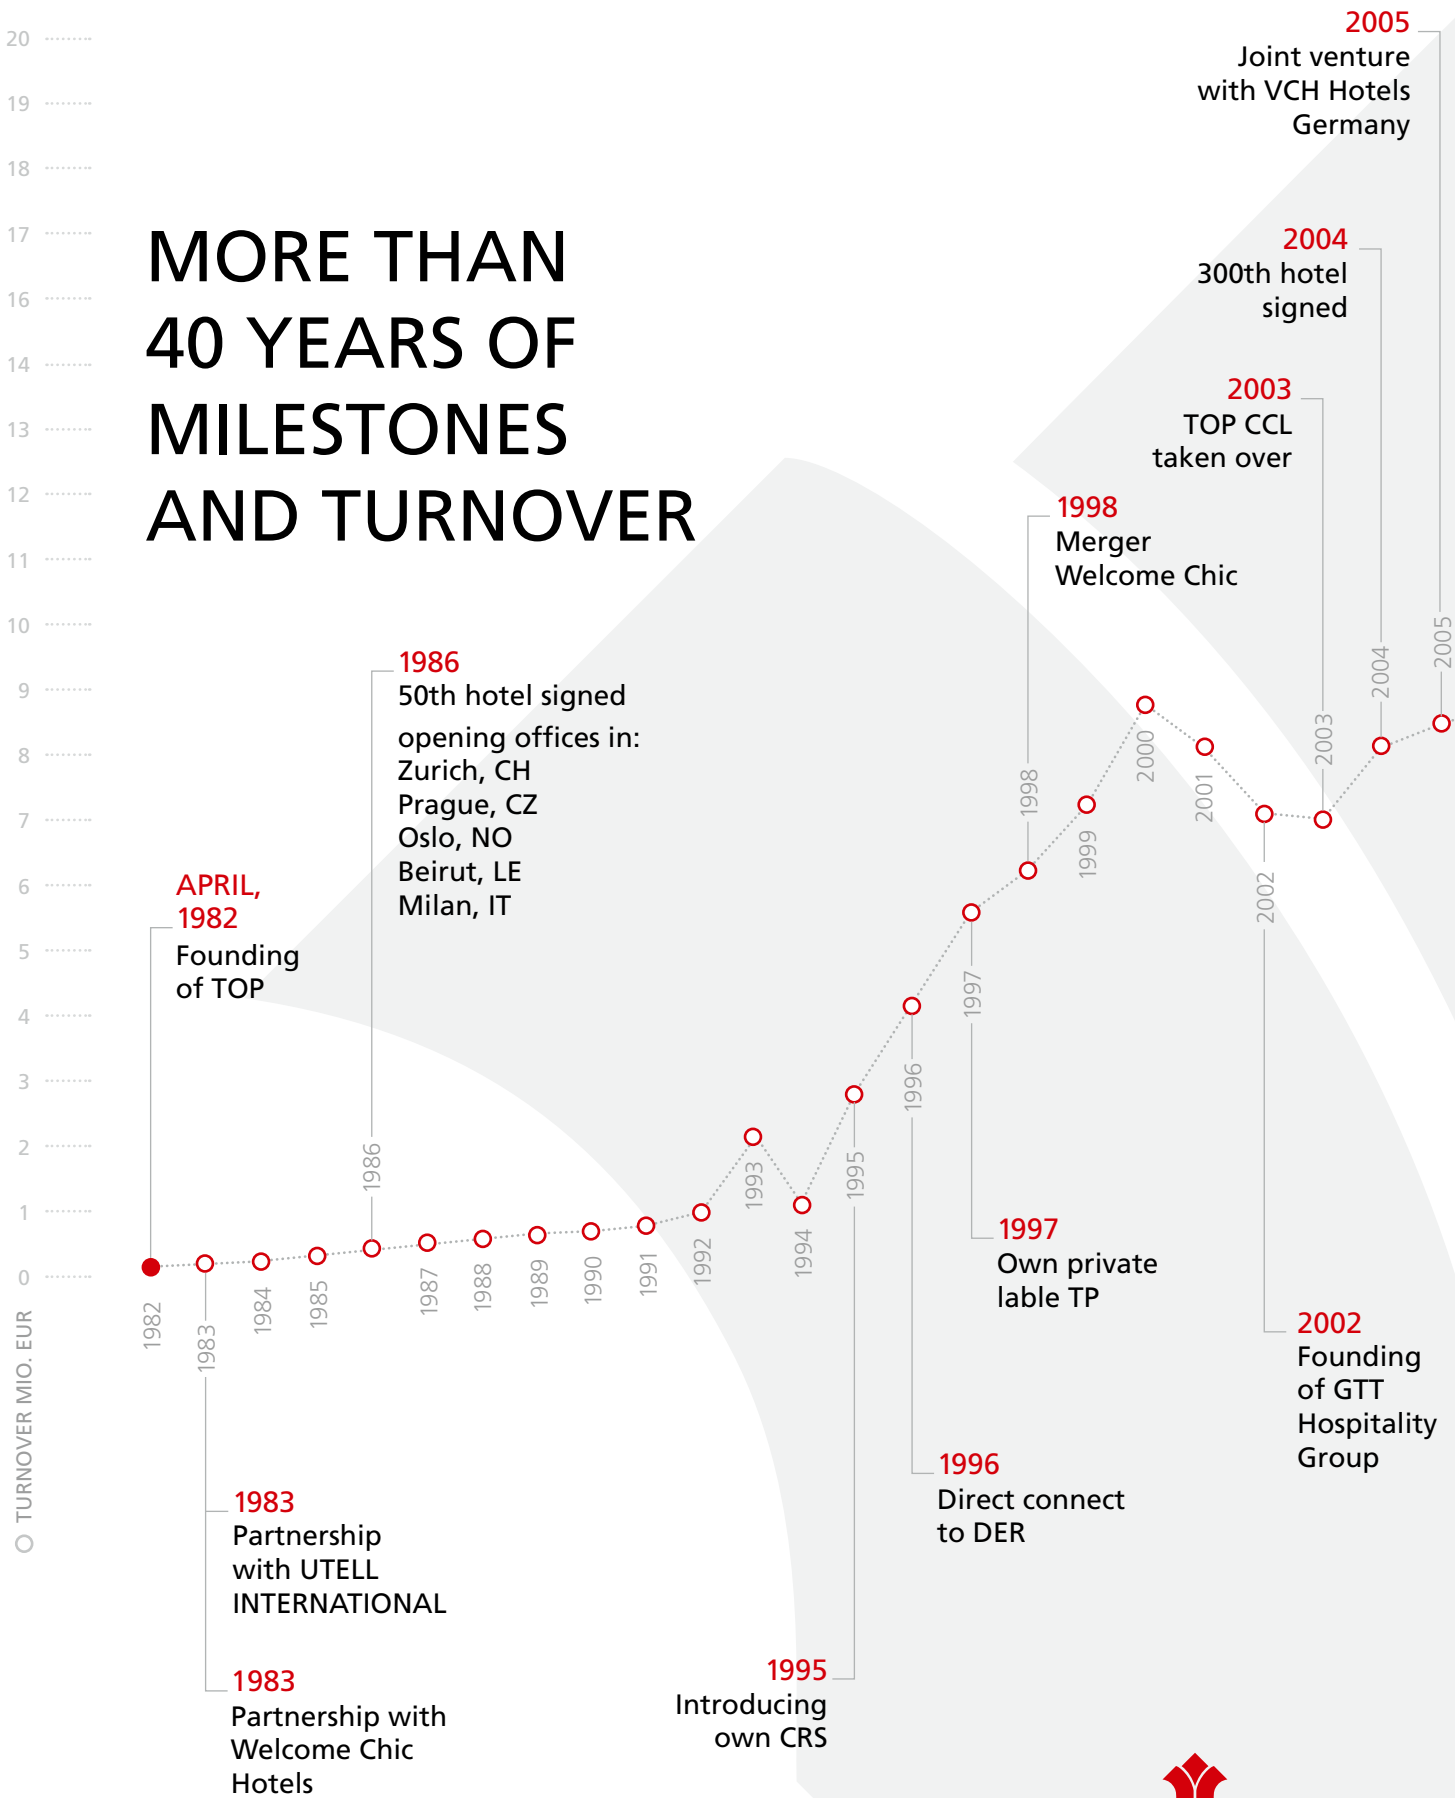

MORE THAN 40 YEARS OF MILESTONES AND TURNOVER