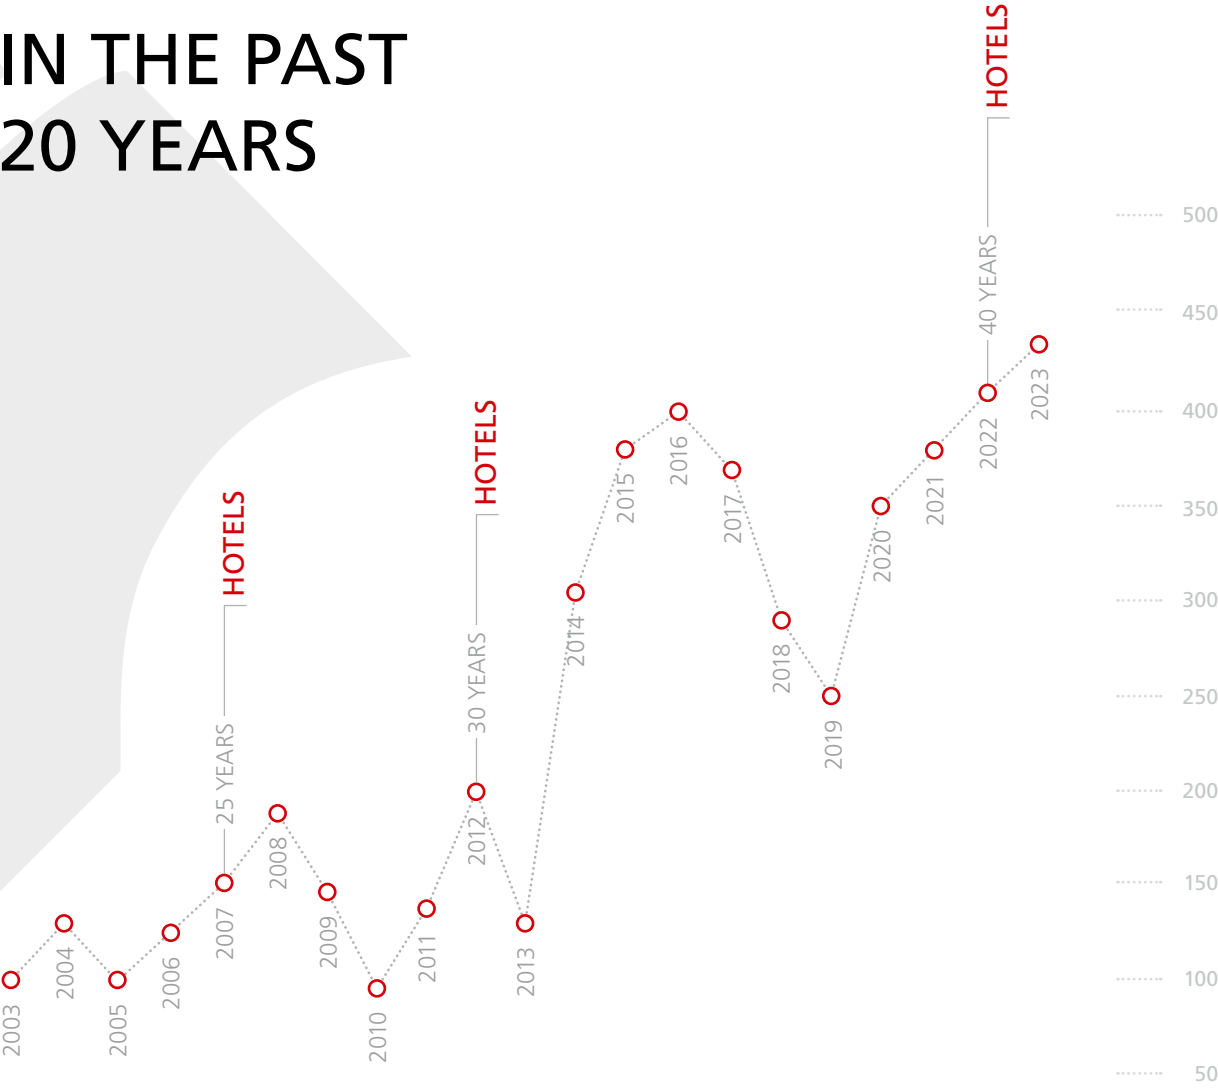

OUR HOTEL DEVELOPMENT IN THE PAST 20 YEARS

OUR DEVELOPMENT

Hotel development and acquisition of potential new partners is a task, which needs full attention and high efforts to achieve. TOP's focus lies on one hand on individual unbranded and privately owned properties and on the other hand on strategic partnerships with smaller and mid-sized hotel groups. It is needless to say, that the success

of hotel acquisition is closely connected with the current local market situation. In periods with low travel demand, it is sometimes easier to sign hotels, since they see the need for additional marketing and sales support. New and till this time unused distribution channels, offer a good chance to receive more market share and thus profit.